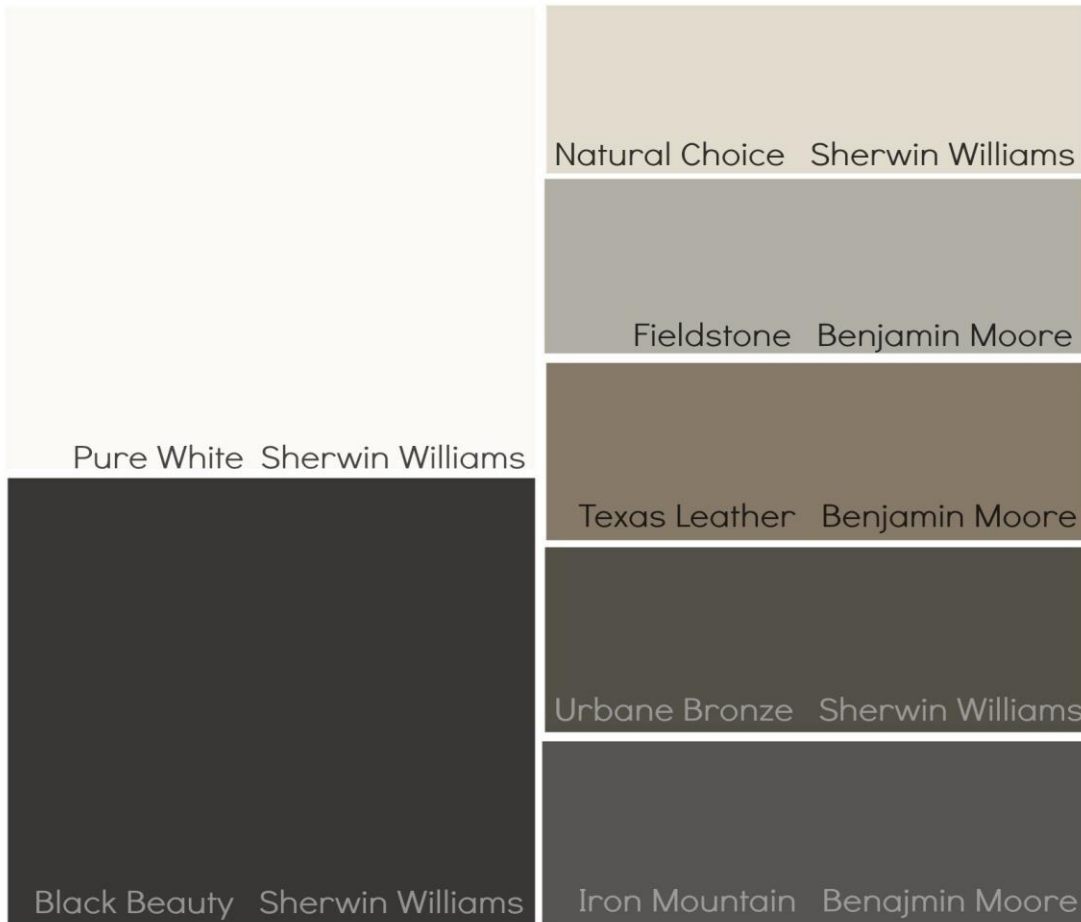

THE *creativity* EXCHANGE

Exterior Trim Colors

color palette monday

Notes: